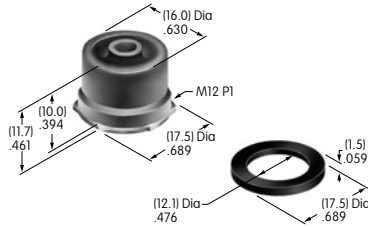

AT400s

AT401
Splashproof Boot Assembly
Nitrile butadiene rubber for A
Ethylene propylene rubber for H
Colors: A H
Series: M P S WT

AT401P
O-ring
Natural rubber
Color: A
Series: M MB2000 WB WT TL

AT402
Splashproof Boot
Silicon rubber for A C E F
Ethylene propylene rubber for H
Colors: A C E F H
Series: M P S