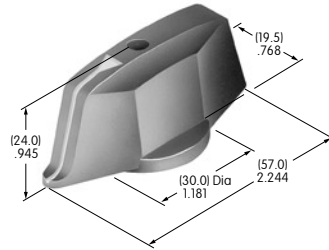

AT431
Large Rotary Knob
Phenolic resin
Color: A
Series: HS PS TS

AT432
Small Rotary Knob
Phenolic resin
Color: A
Series: HS PS TS