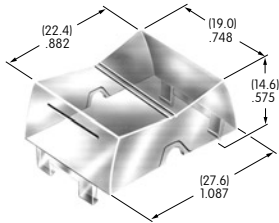

AT420
Rocker
Polycarbonate
Colors: B J
Series: LW

AT421
Filter for AT420
Polycarbonate
Colors: B C D E F G
Series: LW