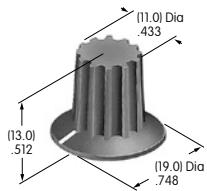

AT429
Indicator Cap
Polycarbonate
Colors: B C D E F G
Series: P01

AT431
Large Rotary Knob
Phenolic resin
Color: A
Series: HS PS TS

AT432
Small Rotary Knob
Phenolic resin
Color: A
Series: HS PS TS

AT433
Knob for Miniature Rotaries
Polyacetal
Color: A
Series: MR

AT434
Bat Lever Cap
Polyvinyl chloride
Colors: A B C E F G
Series: M

AT435
Screw-on Cap
Chrome/brass
Series: SB265 SB285

AT438
Design Rocker
Polycarbonate
Colors: B C D F G
Series: MLW

AT442
.394" Diameter Snap-on Cap
Polycarbonate
Colors: A B C E F G H
Series: EB M2B MB20

AT443
.315" Diameter Snap-on Cap
Polycarbonate
Colors: A B C E F G H
Series: EB M2B MB20

AT444
Bat Lever Conical Cap
Polyethylene
Colors: A B C E F G
Series: E M M2T

AT445
Cap for Color Tipped Cone Toggle
Polycarbonate
Colors: A B C E F G
Series: M

AT446
.748" Diameter Round Design Cap
Polycarbonate
Holder Color: A
Lens Colors: B C F G
Series: DLB

Color Codes: A Black B White C Red D Amber E Yellow F Green G Blue H Gray J Clear