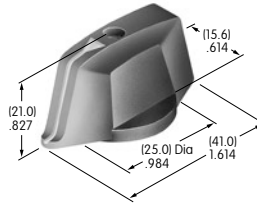

AT433
Knob for Miniature Rotaries
Polyacetal
Color: A
Series: MR