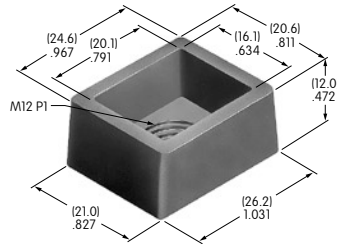

AT452
Rectangular Insert
Polycarbonate
Colors: A B C F G H
Series: MB20 SCB
Used with Screw Adaptor AT080

AT453
Rectangular Shroud
Polycarbonate
Colors: A B H
Series: MB20 SCB

AT454
Round Insert
Polycarbonate
Colors: A B C F G H
Series: MB20 SCB
Used with Screw Adaptor AT080

AT455
Round Shroud
Polycarbonate
Colors: A B H
Series: MB20 SCB