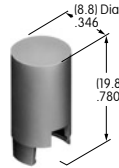

AT417
.346" Diameter Solid Color Cap
Polycarbonate
Colors: B C D E F G
Series: DLB