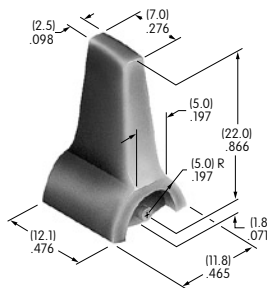

AT460
Long Plastic Toggle Tip
Polyethylene
Colors: A B C E F G
Series: M

AT461
.476" Wide Paddle
Polycarbonate
Colors: A B C E F G H
Series: M M2T

AT463
.748" Square Spot Illuminated Cap
Polycarbonate
Color: A
Series: DLB