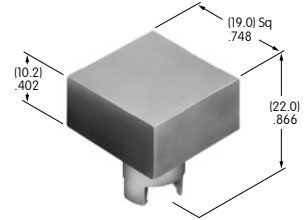

AT414
.520" Diameter
Screw-on Cap
 PBT
 Colors: A B C D E F G H
 Series: MB20 SB SCB WB

AT415
Bat Lever Cap
 Polyethylene
 Colors: A B C E F G
 Series: E M M2T

Color Codes: A Black B White C Red D Amber E Yellow F Green G Blue H Gray J Clear

AT416
Lamp Cover for AT602
 Silicon rubber
 Colors: C D F
 Series: LW

AT417
.346" Diameter Solid Color Cap
 Polycarbonate
 Colors: B C D E F G
 Series: DLB

AT418
.512" Diameter Solid Color Cap
 Polycarbonate
 Colors: B C D E F G
 Series: DLB

AT419
.748" Square Solid Color Cap
 Polycarbonate
 Colors: B C D E F G
 Series: DLB

AT420
Rocker
 Polycarbonate
 Colors: B J
 Series: LW

AT421
Filter for AT420
 Polycarbonate
 Colors: B C D E F G
 Series: LW