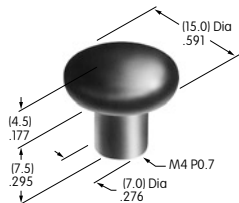

AT416
Lamp Cover for AT602
 Silicon rubber
 Colors: C D F
 Series: LW

AT417
.346" Diameter Solid Color Cap
 Polycarbonate
 Colors: B C D E F G
 Series: DLB

AT418
.512" Diameter Solid Color Cap
 Polycarbonate
 Colors: B C D E F G
 Series: DLB

AT419
.748" Square Solid Color Cap
 Polycarbonate
 Colors: B C D E F G
 Series: DLB

AT420
Rocker
 Polycarbonate
 Colors: B J
 Series: LW

AT421
Filter for AT420
 Polycarbonate
 Colors: B C D E F G
 Series: LW

AT422
Slip-on Cap
 Polyethylene
 Colors: A B C E F G
 Series: SB40

AT423
Push-Pull Knob
 Polyamide
 Colors: A C
 Series: SB282

AT424
Push-Pull Knob
 Phenolic resin
 Color: A
 Series: SB862

AT426
Solid Color Paddle
 Polycarbonate
 Colors: A B C D E F G
 Series: MLW