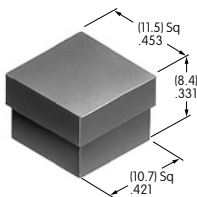

AT465
.453" Square Cap
Polycarbonate
Colors: A B C E F G H
Series: EB MB24

AT466
.453" False Illuminated Rocker
Polycarbonate
Cap Color: A
Window Color: B/C
Series: M