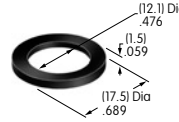

AT400s

AT401
Splashproof Boot Assembly
Nitrile butadiene rubber for A
Ethylene propylene rubber for H
Colors: A H
Series: M P S WT

AT401P
O-ring
Natural rubber
Color: A
Series: M MB2000 WB WT TL

AT402
Splashproof Boot
Silicon rubber for A C E F
Ethylene propylene rubber for H
Colors: A C E F H
Series: M P S

AT402S
Splashproof Boot
Silicon rubber
Color: A
Series: M

AT405
Solid Color Rocker
Polycarbonate
Colors: A B C D E F G
Series: MLW

AT406
Bat Lever Cap
Polyvinyl chloride
Colors: A B C E F G
Series: M P S

AT407
.394" Diameter
Screw-on Cap
PBT
Colors: A B C E F G H
Series: MB20

AT412
.748" Diameter
Screw-on Cap
Polystyrene
Colors: A B C F
Series: MB20 SCB WB

AT413
.315" Diameter
Screw-on Cap
PBT
Colors: A B C E F G H
Series: MB20

AT414
.520" Diameter
Screw-on Cap
PBT
Colors: A B C D E F G H
Series: MB20 SB SCB WB

AT415
Bat Lever Cap
Polyethylene
Colors: A B C E F G
Series: E M M2T

Color Codes: A Black B White C Red D Amber E Yellow F Green G Blue H Gray J Clear