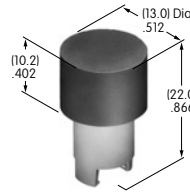

AT418
.512" Diameter Solid Color Cap
Polycarbonate
Colors: B C D E F G
Series: DLB