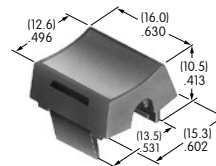

AT433
Knob for Miniature Rotaries
 Polyacetal
 Color: A
 Series: MR

AT434
Bat Lever Cap
 Polyvinyl chloride
 Colors: A B C E F G
 Series: M

AT435
Screw-on Cap
 Chrome/brass
 Series: SB265 SB285

AT438
Design Rocker
 Polycarbonate
 Colors: B C D F G
 Series: MLW