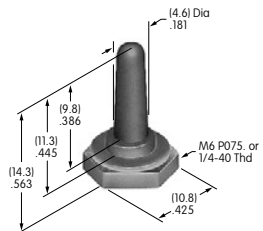

Color Codes: A Black B White C Red D Amber E Yellow F Green G Blue H Gray J Clear