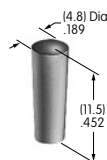

AT433
Knob for Miniature Rotaries
 Polyacetal
 Color: A
 Series: MR

AT434
Bat Lever Cap
 Polyvinyl chloride
 Colors: A B C E F G
 Series: M

AT435
Screw-on Cap
 Chrome/brass
 Series: SB265 SB285

AT438
Design Rocker
 Polycarbonate
 Colors: B C D F G
 Series: MLW

AT442
.394" Diameter Snap-on Cap
 Polycarbonate
 Colors: A B C E F G H
 Series: EB M2B MB20

AT443
.315" Diameter Snap-on Cap
 Polycarbonate
 Colors: A B C E F G H
 Series: EB M2B MB20

AT444
Bat Lever Conical Cap
 Polyethylene
 Colors: A B C E F G
 Series: E M M2T