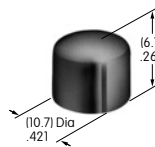

AT438
Design Rocker
Polycarbonate
Colors: B C D F G
Series: MLW