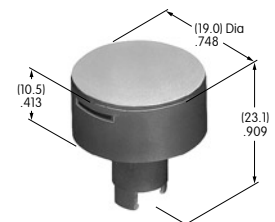

AT442
.394" Diameter Snap-on Cap
Polycarbonate
Colors: A B C E F G H
Series: EB M2B MB20

AT443
.315" Diameter Snap-on Cap
Polycarbonate
Colors: A B C E F G H
Series: EB M2B MB20

AT444
Bat Lever Conical Cap
Polyethylene
Colors: A B C E F G
Series: E M M2T

AT445
Cap for Color Tipped Cone Toggle
Polycarbonate
Colors: A B C E F G
Series: M

AT446
.748" Diameter Round Design Cap
Polycarbonate
Holder Color: A
Lens Colors: B C F G
Series: DLB