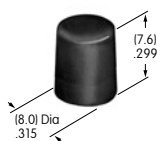

AT433
Knob for Miniature Rotaries
 Polyacetal
 Color: A
 Series: MR

AT434
Bat Lever Cap
 Polyvinyl chloride
 Colors: A B C E F G
 Series: M

AT435
Screw-on Cap
 Chrome/brass
 Series: SB265 SB285

AT438
Design Rocker
 Polycarbonate
 Colors: B C D F G
 Series: MLW

AT442
.394" Diameter Snap-on Cap
 Polycarbonate
 Colors: A B C E F G H
 Series: EB M2B MB20

AT443
.315" Diameter Snap-on Cap
 Polycarbonate
 Colors: A B C E F G H
 Series: EB M2B MB20

AT444
Bat Lever Conical Cap
 Polyethylene
 Colors: A B C E F G
 Series: E M M2T