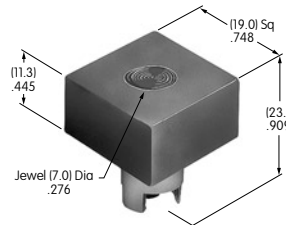

AT464
.748" Diameter Spot Illuminated Cap
Polycarbonate
Color: A
Series: DLB