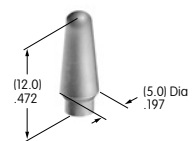

AT407
.394" Diameter
Screw-on Cap
 PBT
 Colors: A B C E F G H
 Series: MB20

AT412
.748" Diameter
Screw-on Cap
 Polystyrene
 Colors: A B C F
 Series: MB20 SCB WB

AT413
.315" Diameter
Screw-on Cap
 PBT
 Colors: A B C E F G H
 Series: MB20

AT414
.520" Diameter
Screw-on Cap
 PBT
 Colors: A B C D E F G H
 Series: MB20 SB SCB WB

AT415
Bat Lever Cap
 Polyethylene
 Colors: A B C E F G
 Series: E M M2T

Color Codes: A Black B White C Red D Amber E Yellow F Green G Blue H Gray J Clear