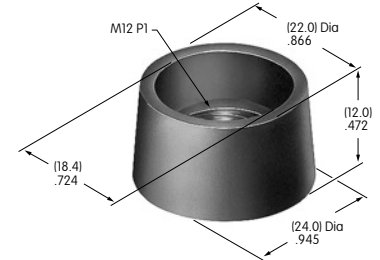

AT452
Rectangular Insert
Polycarbonate
Colors: A B C F G H
Series: MB20 SCB
Used with Screw Adaptor AT080

AT453
Rectangular Shroud
Polycarbonate
Colors: A B H
Series: MB20 SCB

AT454
Round Insert
Polycarbonate
Colors: A B C F G H
Series: MB20 SCB
Used with Screw Adaptor AT080

AT455
Round Shroud
Polycarbonate
Colors: A B H
Series: MB20 SCB

AT460
Long Plastic Toggle Tip
Polyethylene
Colors: A B C E F G
Series: M

AT461
.476" Wide Paddle
Polycarbonate
Colors: A B C E F G H
Series: M M2T

AT463
.748" Square Spot Illuminated Cap
Polycarbonate
Color: A
Series: DLB

AT464
.748" Diameter Spot Illuminated Cap
Polycarbonate
Color: A
Series: DLB

AT465
.453" Square Cap
Polycarbonate
Colors: A B C E F G H
Series: EB MB24

AT466
.453" False Illuminated Rocker
Polycarbonate
Cap Color: A
Window Color: B/C
Series: M

AT467
Short Paddle
Polyamide
Colors: A B C E F G H
Series: A B M

AT468
Long Paddle
Polyamide
Colors: A B C E F G H
Series: A B M

Color Codes: A Black B White C Red D Amber E Yellow F Green G Blue H Gray J Clear