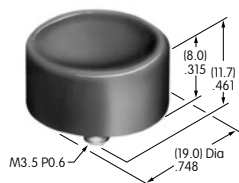

AT402S
Splashproof Boot
 Silicon rubber
 Color: A
 Series: M

AT405
Solid Color Rocker
 Polycarbonate
 Colors: A B C D E F G
 Series: MLW

AT406
Bat Lever Cap
 Polyvinyl chloride
 Colors: A B C E F G
 Series: M P S

AT407
.394" Diameter
Screw-on Cap
 PBT
 Colors: A B C E F G H
 Series: MB20

AT412
.748" Diameter
Screw-on Cap
 Polystyrene
 Colors: A B C F
 Series: MB20 SCB WB

AT413
.315" Diameter
Screw-on Cap
 PBT
 Colors: A B C E F G H
 Series: MB20

AT414
.520" Diameter
Screw-on Cap
 PBT
 Colors: A B C D E F G H
 Series: MB20 SB SCB WB

AT415
Bat Lever Cap
 Polyethylene
 Colors: A B C E F G
 Series: E M M2T

Color Codes: A Black B White C Red D Amber E Yellow F Green G Blue H Gray J Clear