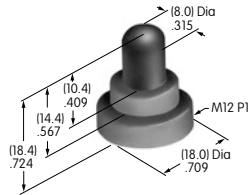

AT402S
Splashproof Boot
Silicon rubber
Color: A
Series: M

AT405
Solid Color Rocker
Polycarbonate
Colors: A B C D E F G
Series: MLW