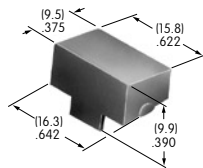

AT422
Slip-on Cap
Polyethylene
Colors: A B C E F G
Series: SB40