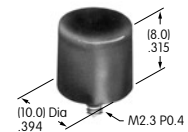

AT402S
Splashproof Boot
 Silicon rubber
 Color: A
 Series: M

AT405
Solid Color Rocker
 Polycarbonate
 Colors: A B C D E F G
 Series: MLW

AT406
Bat Lever Cap
 Polyvinyl chloride
 Colors: A B C E F G
 Series: M P S

AT407
.394" Diameter
Screw-on Cap
 PBT
 Colors: A B C E F G H
 Series: MB20

AT412
.748" Diameter
Screw-on Cap
 Polystyrene
 Colors: A B C F
 Series: MB20 SCB WB

AT413
.315" Diameter
Screw-on Cap
 PBT
 Colors: A B C E F G H
 Series: MB20

AT414
.520" Diameter
Screw-on Cap
 PBT
 Colors: A B C D E F G H
 Series: MB20 SB SCB WB

AT415
Bat Lever Cap
 Polyethylene
 Colors: A B C E F G
 Series: E M M2T

Color Codes: A Black B White C Red D Amber E Yellow F Green G Blue H Gray J Clear