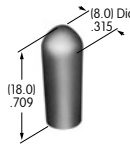

AT407
.394" Diameter
Screw-on Cap
 PBT
 Colors: A B C E F G H
 Series: MB20

AT412
.748" Diameter
Screw-on Cap
 Polystyrene
 Colors: A B C F
 Series: MB20 SCB WB

AT413
.315" Diameter
Screw-on Cap
 PBT
 Colors: A B C E F G H
 Series: MB20