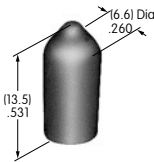

AT434
Bat Lever Cap
Polyvinyl chloride
Colors: A B C E F G
Series: M

AT435
Screw-on Cap
Chrome/brass
Series: SB265 SB285