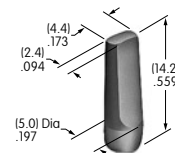

Color Codes: A Black B White C Red D Amber E Yellow F Green G Blue H Gray J Clear