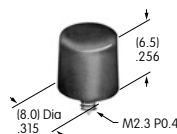

AT402S
Splashproof Boot
 Silicon rubber
 Color: A
 Series: M

AT405
Solid Color Rocker
 Polycarbonate
 Colors: A B C D E F G
 Series: MLW

AT406
Bat Lever Cap
 Polyvinyl chloride
 Colors: A B C E F G
 Series: M P S

AT407
.394" Diameter
Screw-on Cap
 PBT
 Colors: A B C E F G H
 Series: MB20

AT412
.748" Diameter
Screw-on Cap
 Polystyrene
 Colors: A B C F
 Series: MB20 SCB WB

AT413
.315" Diameter
Screw-on Cap
 PBT
 Colors: A B C E F G H
 Series: MB20