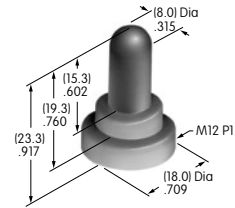

AT402
Splashproof Boot
Silicon rubber for A C E F
Ethylene propylene rubber for H
Colors: A C E F H
Series: M P S