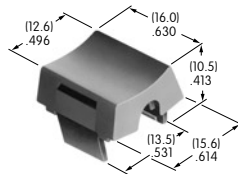

AT406
Bat Lever Cap
Polyvinyl chloride
Colors: A B C E F G
Series: M P S