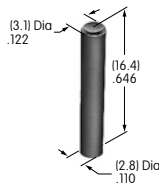

AT445
Cap for Color Tipped Cone Toggle
 Polycarbonate
 Colors: A B C E F G
 Series: M

AT446
.748" Diameter Round Design Cap
 Polycarbonate
 Holder Color: A
 Lens Colors: B C F G
 Series: DLB

Color Codes: A Black B White C Red D Amber E Yellow F Green G Blue H Gray J Clear

AT452
Rectangular Insert
 Polycarbonate
 Colors: A B C F G H
 Series: MB20 SCB
 Used with Screw Adaptor AT080

AT453
Rectangular Shroud
 Polycarbonate
 Colors: A B H
 Series: MB20 SCB

AT454
Round Insert
 Polycarbonate
 Colors: A B C F G H
 Series: MB20 SCB
 Used with Screw Adaptor AT080

AT455
Round Shroud
 Polycarbonate
 Colors: A B H
 Series: MB20 SCB

AT460
Long Plastic Toggle Tip
 Polyethylene
 Colors: A B C E F G
 Series: M

AT461
.476" Wide Paddle
 Polycarbonate
 Colors: A B C E F G H
 Series: M M2T