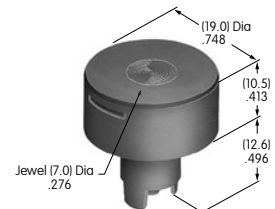

AT452
Rectangular Insert
Polycarbonate
Colors: A B C F G H
Series: MB20 SCB
Used with Screw Adaptor AT080

AT453
Rectangular Shroud
Polycarbonate
Colors: A B H
Series: MB20 SCB

AT454
Round Insert
Polycarbonate
Colors: A B C F G H
Series: MB20 SCB
Used with Screw Adaptor AT080

AT455
Round Shroud
Polycarbonate
Colors: A B H
Series: MB20 SCB

AT460
Long Plastic Toggle Tip
Polyethylene
Colors: A B C E F G
Series: M

AT461
.476" Wide Paddle
Polycarbonate
Colors: A B C E F G H
Series: M M2T

AT463
.748" Square Spot Illuminated Cap
Polycarbonate
Color: A
Series: DLB

AT464
.748" Diameter Spot Illuminated Cap
Polycarbonate
Color: A
Series: DLB

AT465
.453" Square Cap
Polycarbonate
Colors: A B C E F G H
Series: EB MB24

AT466
.453" False Illuminated Rocker
Polycarbonate
Cap Color: A
Window Color: B/C
Series: M

AT467
Short Paddle
Polyamide
Colors: A B C E F G H
Series: A B M

AT468
Long Paddle
Polyamide
Colors: A B C E F G H
Series: A B M

Color Codes: A Black B White C Red D Amber E Yellow F Green G Blue H Gray J Clear