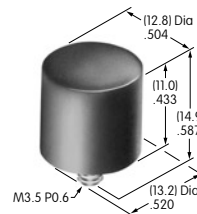

AT407
.394" Diameter
Screw-on Cap
 PBT
 Colors: A B C E F G H
 Series: MB20

AT412
.748" Diameter
Screw-on Cap
 Polystyrene
 Colors: A B C F
 Series: MB20 SCB WB

AT413
.315" Diameter
Screw-on Cap
 PBT
 Colors: A B C E F G H
 Series: MB20

AT414
.520" Diameter
Screw-on Cap
 PBT
 Colors: A B C D E F G H
 Series: MB20 SB SCB WB

AT415
Bat Lever Cap
 Polyethylene
 Colors: A B C E F G
 Series: E M M2T

Color Codes: A Black B White C Red D Amber E Yellow F Green G Blue H Gray J Clear