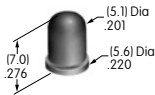

AT416
Lamp Cover for AT602
Silicon rubber
Colors: C D F
Series: LW