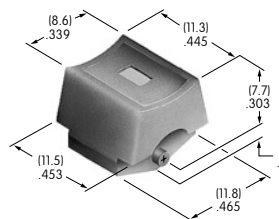

AT467
Short Paddle
Polyamide
Colors: A B C E F G H
Series: A B M