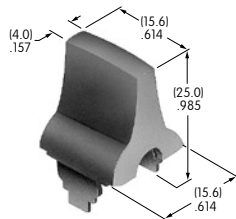

AT422
Slip-on Cap
 Polyethylene
 Colors: A B C E F G
 Series: SB40

AT423
Push-Pull Knob
 Polyamide
 Colors: A C
 Series: SB282

AT424
Push-Pull Knob
 Phenolic resin
 Color: A
 Series: SB862

AT426
Solid Color Paddle
 Polycarbonate
 Colors: A B C D E F G
 Series: MLW